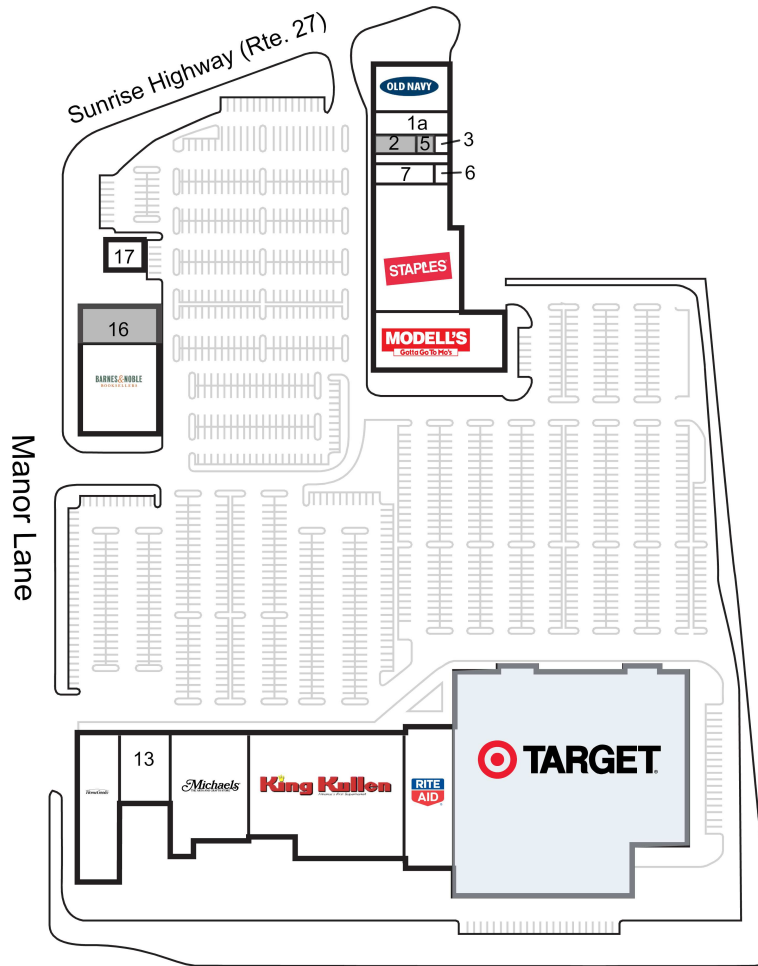

Gardiner Manor Mall

1 Old Navy	16,708 SF	10 Rite Aid	18,036 SF
1a Salons by JC	7,372 SF	11 King Kullen Supermarket	47,978 SF
2 AVAILABLE	2,400 SF	12 Michaels	23,434 SF
3 Coiffeurs by Leonetti	576 SF	13 Hallmark	5,000 SF
5 AVAILABLE	800 SF	14 HomeGoods	25,444 SF
6 Twins Barber Shop	650 SF	15 Barnes & Noble	21,335 SF
7 Verizon Wireless	2,159 SF	16 AVAILABLE	4,705 SF
8 Staples	24,000 SF	17 Chase Bank	3,150 SF
9 Modell's Sporting Goods	17,000 SF	20 Target	