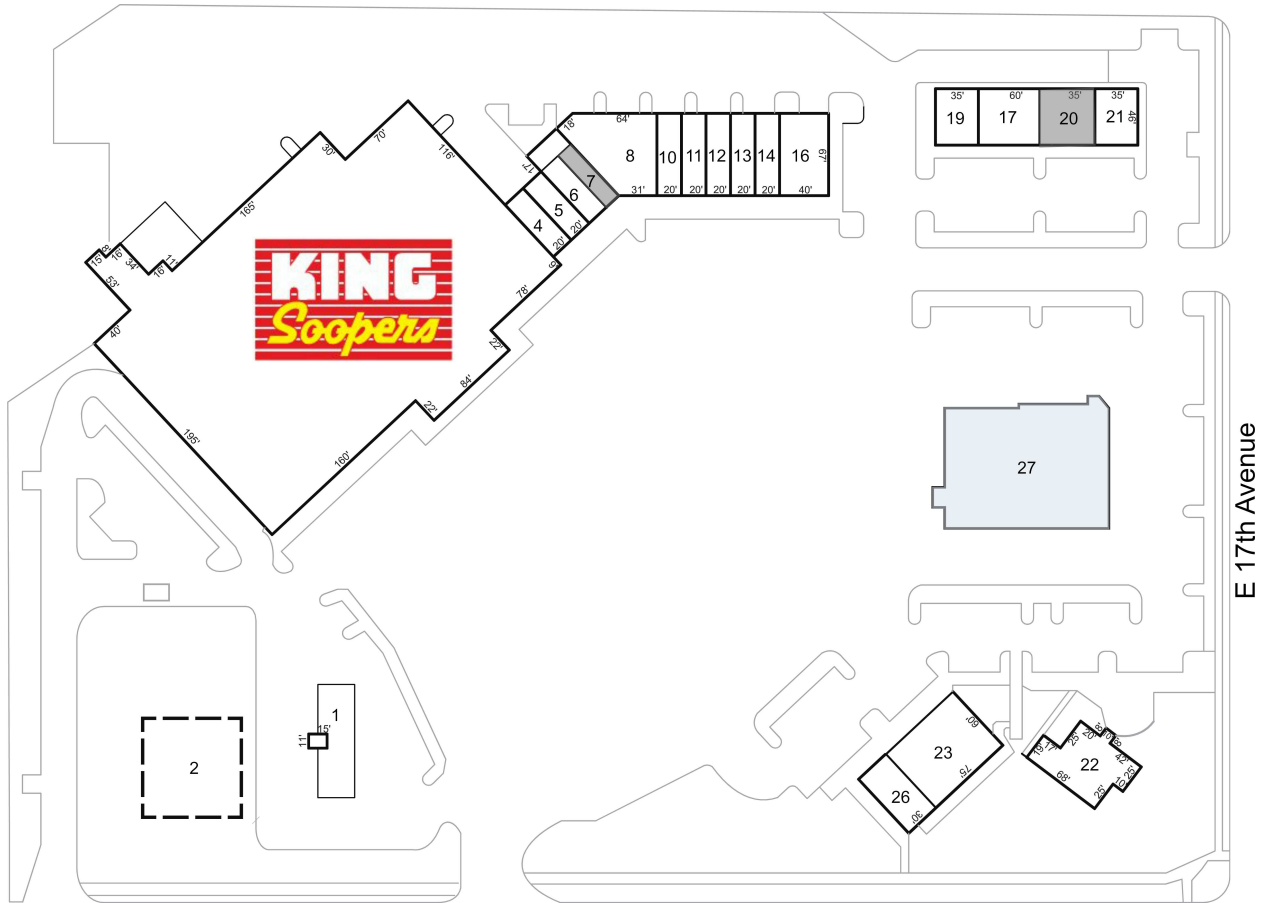

# Fox Creek Village

1 King Soopers Fuel Site	3,956 SF	13 Fossil Spa Nails	1,300 SF
2 Outlot Available	6,500 SF	14 9Round	1,300 SF
3 King Soopers Grocery Store	68,657 SF	16 Nicolò's Chicago Style Pizza	2,477 SF
4 The Wax Studio	1,400 SF	17 Family Pet Hospital	2,000 SF
5 H&R Block	1,361 SF	19 Baskin Robbins	1,398 SF
6 Perfect Teeth	2,200 SF	<b>20 AVAILABLE</b>	1,984 SF
<b>7 AVAILABLE</b>	1,113 SF	21 Starbucks Coffee	1,500 SF
8 At the Beach	4,044 SF	22 Wells Fargo Bank	3,415 SF
10 Cost Cutters	1,300 SF	23 Vino Cellars Wine and Liquor	3,948 SF
11 Art Cleaners	1,300 SF	26 Subway	1,580 SF
12 Weight Watchers	1,300 SF	27 Walgreens	