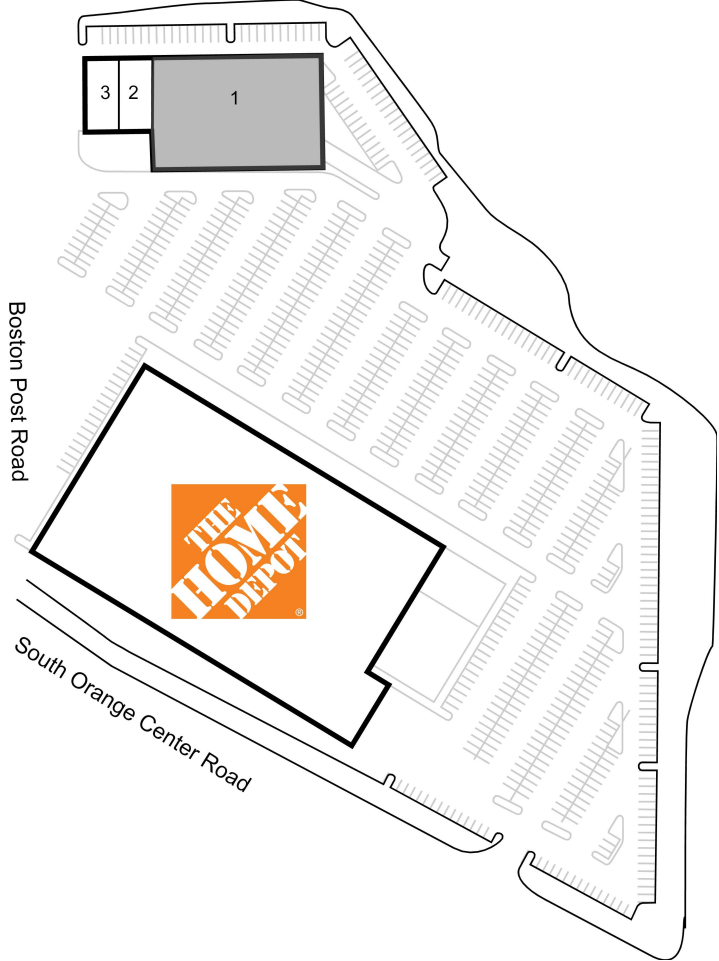

# Home Depot Plaza

<b>1 AVAILABLE</b>	25,000 SF	3 Work 'N Gear	3,500 SF
2 Five Guys Burgers & Fries	3,485 SF	4 Home Depot	103,658 SF