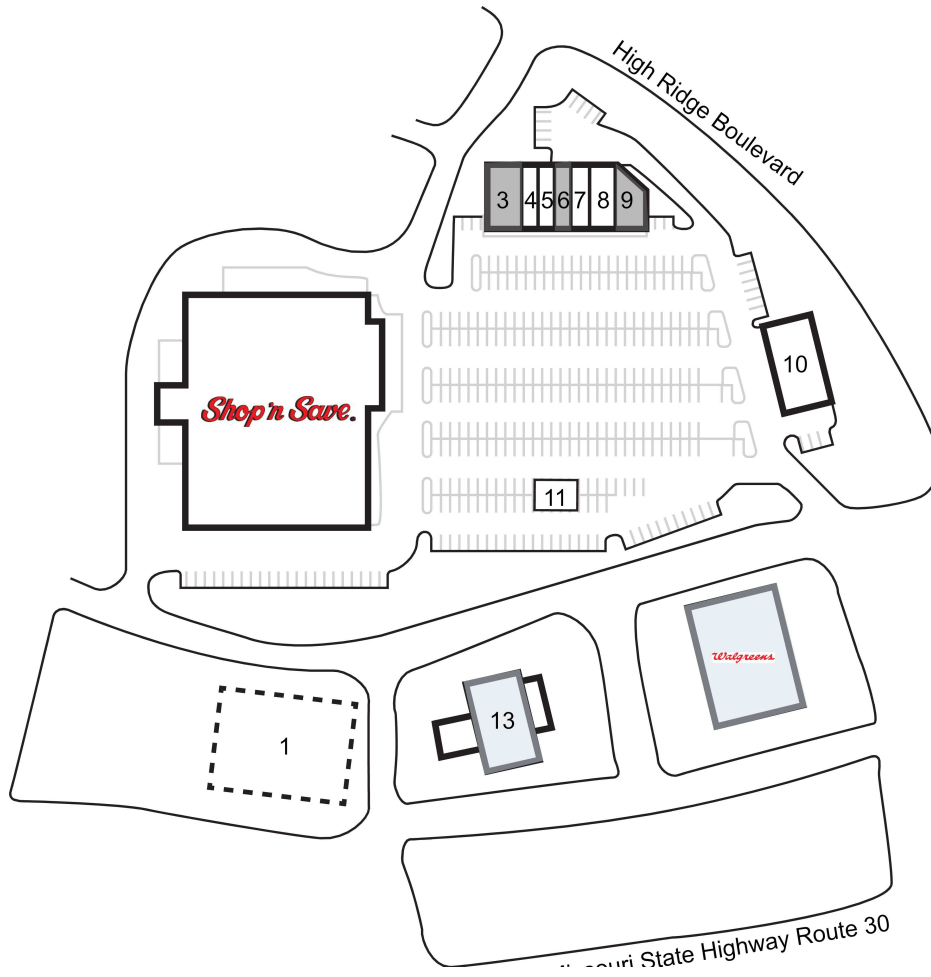

# High Ridge Crossing

1 Outlot Available	7,500 SF	8 Real Results Weight Loss	2,100 SF
2 Shop N' Save	59,263 SF	<b>9 AVAILABLE</b>	2,100 SF
<b>3 AVAILABLE</b>	2,800 SF	10 Pegg's Italian American Restaurant	5,058 SF
4 Q Nails	1,400 SF	11 Commerce Bank ATM	
5 Pizza Hut	1,336 SF	12 Walgreens	
<b>6 AVAILABLE</b>	1,400 SF	13 FMB Bank	
7 China Wok	1,400 SF		