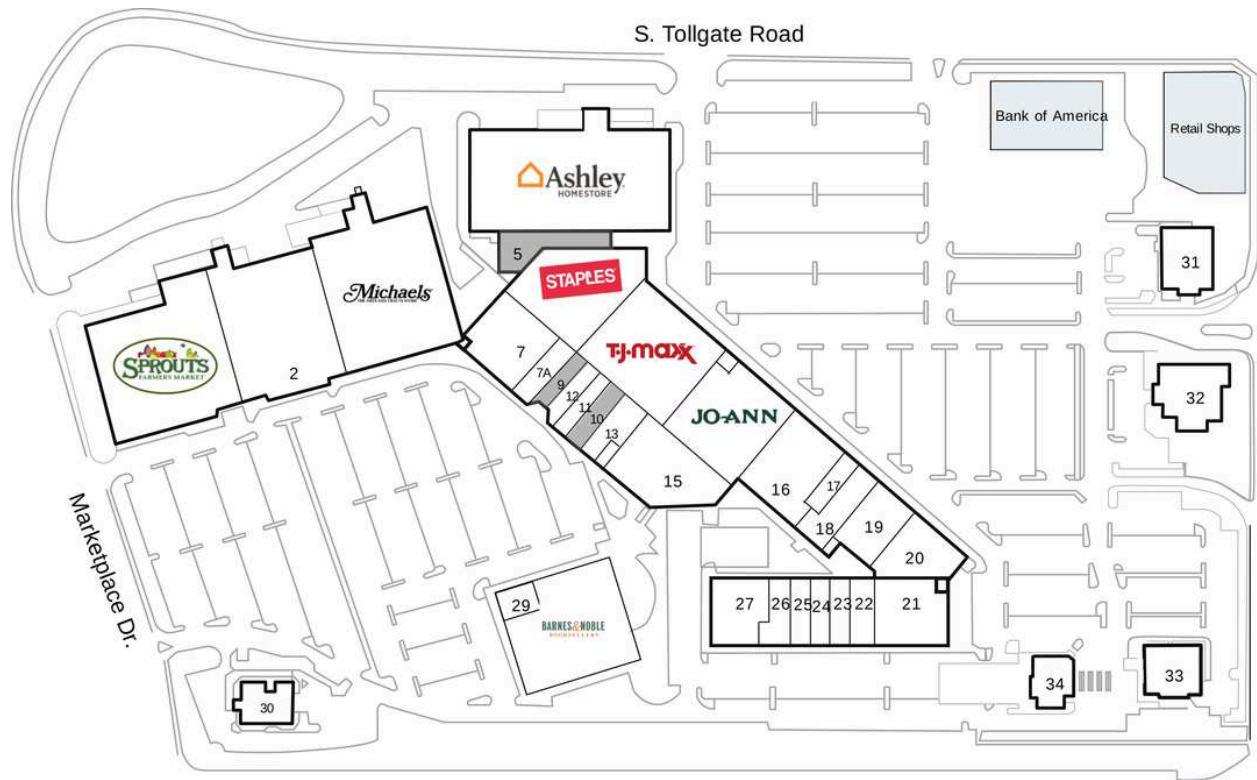

# Tollgate Marketplace

1 Sprouts Farmers Market	33,069 SF	14 JoAnn Fabric & Crafts	46,000 SF
2 HomeSense	30,000 SF	15 Party City	14,351 SF
3 Michaels	35,000 SF	16 Ulta	10,990 SF
4 Ashley Furniture	40,400 SF	17 Hair Cuttery	2,365 SF
<b>5 AVAILABLE</b>	4,282 SF	18 Sakura Japanese Steakhouse	5,380 SF
6 Staples	20,285 SF	19 Rack Room Shoes	6,980 SF
7 Cork Wine & Spirits	9,428 SF	20 Men's Wearhouse	6,906 SF
7A Club Pilates	2,110 SF	21 Pier 1 Imports	9,920 SF
8 TJ Maxx	27,769 SF	22 Noodles & Company	3,000 SF
<b>9 AVAILABLE</b>	1,680 SF	23 Firehouse Subs	3,000 SF
<b>10 AVAILABLE</b>	1,230 SF	24 Saladworks	2,047 SF
11 Sally Beauty Supply	1,600 SF	25 Howard Bank	2,246 SF
12 Great Clips	1,230 SF	26 Children's Urgent Care	3,500 SF
13 Only Nails	3,900 SF	27 TGI Friday's	7,041 SF

# Tollgate Marketplace

---

28 Barnes & Noble	23,115 SF	32 Red Lobster	8,356 SF
29 Gong Cha	1,200 SF	33 Miller's Ale House	6,360 SF
30 Boston Market	5,200 SF	34 Wells Fargo	4,044 SF
31 Outback Steakhouse	6,200 SF		