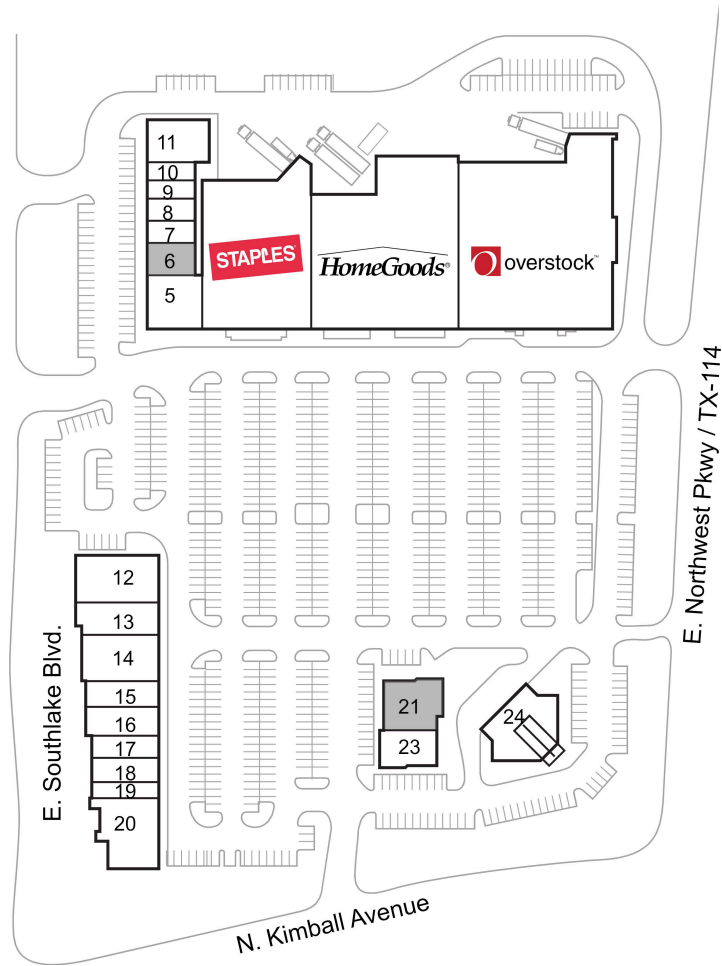

Southlake Corners

1 Overstock Furniture	33,812 SF	13 Massage Envy	3,222 SF
2 HomeGoods	28,098 SF	14 Planet Tan	4,320 SF
4 Staples	20,825 SF	15 Koko Fit Club	2,000 SF
5 Mattress Firm	4,000 SF	16 Soccer Corner	2,908 SF
6 AVAILABLE	2,000 SF	17 Jenny Craig	1,822 SF
7 Dallas Gold & Silver	1,400 SF	18 Delta Employees Credit Union	2,100 SF
8 Deluxe Nails Salon	1,200 SF	19 Shangri-La World Travel	1,355 SF
9 Vape 'N Vapor	1,100 SF	20 Kincaid's Hamburgers	5,046 SF
10 Supercuts	1,050 SF	21 AVAILABLE	3,082 SF
11 Hollywood Feed	3,200 SF	23 Bread Zeppelin	2,700 SF
12 McAlister's Deli	4,556 SF	24 BB&T Bank	5,098 SF