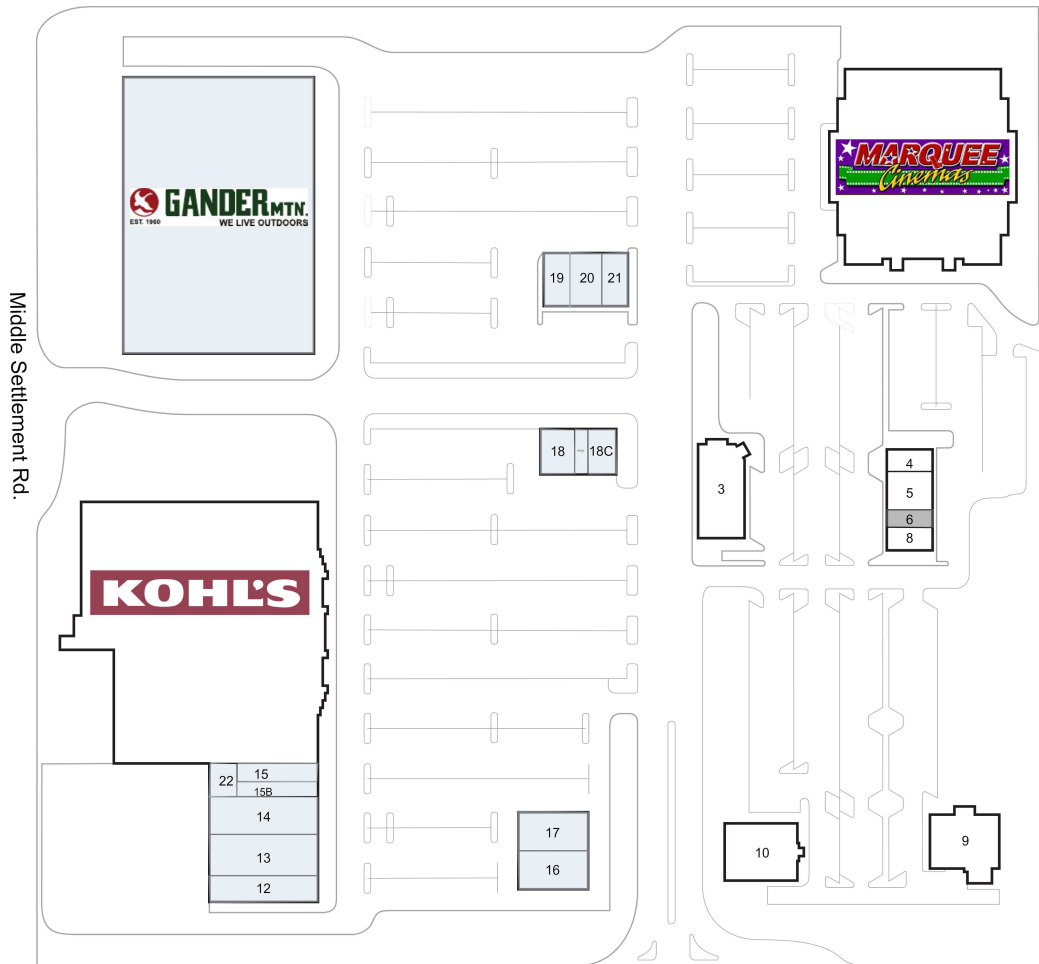

# The Orchard

1 Kohl's	88,408 SF	14 LOFT
2 Marquee Cinema	53,350 SF	15 Portrait Innovations
3 Uno Chicago Grill	6,220 SF	15B Sally Beauty Supply
4 Mitsuba Japanese Cuisine	1,430 SF	16 Christopher & Banks
5 Miracle Nails	2,229 SF	17 CJ Banks
<b>6 AVAILABLE</b>	1,100 SF	18 Cafe Florentine
8 Meyers Chocolates	1,170 SF	18B Cricket Wireless
9 99 Restaurant	5,688 SF	18C Paint With A Twist
10 Outback Steakhouse	6,163 SF	19 Edible Arrangements
11 Gander Mountain		20 Big League Haircuts
12 Chico's		21 Hoopla Frozen Yogurt
<b>13 AVAILABLE</b>		22 Blue Salon & Spa