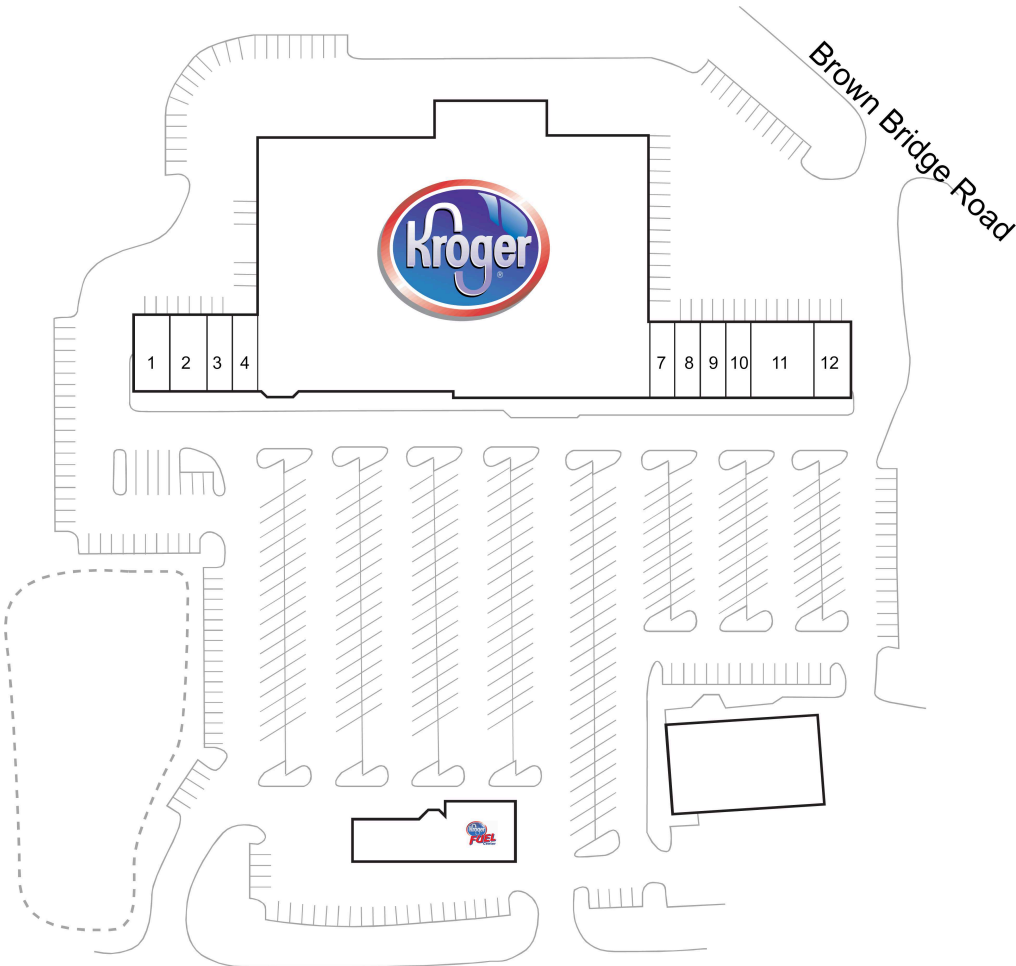

# Newton Crossroads

1 WNB Factory	1,800 SF	7 Great Clips	1,200 SF
2 Skrimp Shack	1,800 SF	8 Daily Nails	1,200 SF
3 H&R Block	1,200 SF	9 Peking Chinese	1,200 SF
4 Subway	1,200 SF	10 GNC	1,200 SF
5 Kroger	63,296 SF	11 Shane's Rib Shack	3,000 SF
6 Kroger Fuel Station		12 Best Cleaners	1,800 SF