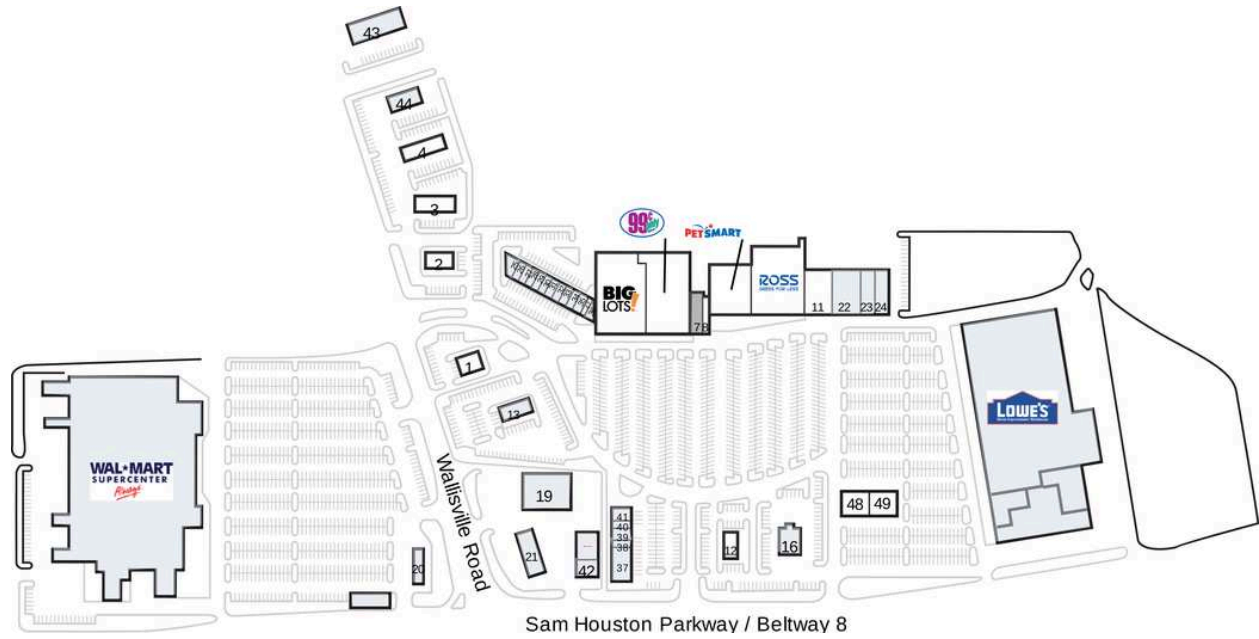

New Forest Crossing

1 Verizon Wireless	4,073 SF	16 Shogun Japanese Grill
2 Pizza Hut	4,500 SF	18 Wal-Mart Supercenter
3 KFC	4,500 SF	19 CVS Pharmacy
4 Whataburger	4,500 SF	20 Murphy SS Gas
5 Big Lots	34,076 SF	21 Bank of America
6 99¢ Only Store	28,529 SF	22 Five Below
7 AVAILABLE	3,045 SF	23 Rainbow
8 Pink Ocean Nail Salon	1,520 SF	24 Avis / Budget
9 PetSmart	18,975 SF	25 Mattress 1 One
10 Ross Dress for Less	30,047 SF	26 Menchie's
11 Shoe Carnival	9,000 SF	27 Prince Liquor
12 Applebee's	5,300 SF	28 GameStop
13 Wendy's		29 Quiznos Classic Subs
15 Lowe's		30 GNC

New Forest Crossing

31 Affordable Dentures & Implants

32 Jackson Hewitt

33 Boost Mobile

34 TGF Haircutters

35 Sally Beauty Supply

36 A1 Cleaners

37 Buffalo Wild Wings

38 T-Mobile

39 Trinity Dental

40 Jersey Mike's Subs

41 Pearle Vision

42 AT&T

43 Texas Bay Area Credit Union

44 Taco Bell/Long John Silver's

45 Mattress Firm

46 Panera Bread

47 Vapor Galleria

48 Freddy's Frozen Custard & Steakburgers

49 MOD Pizza