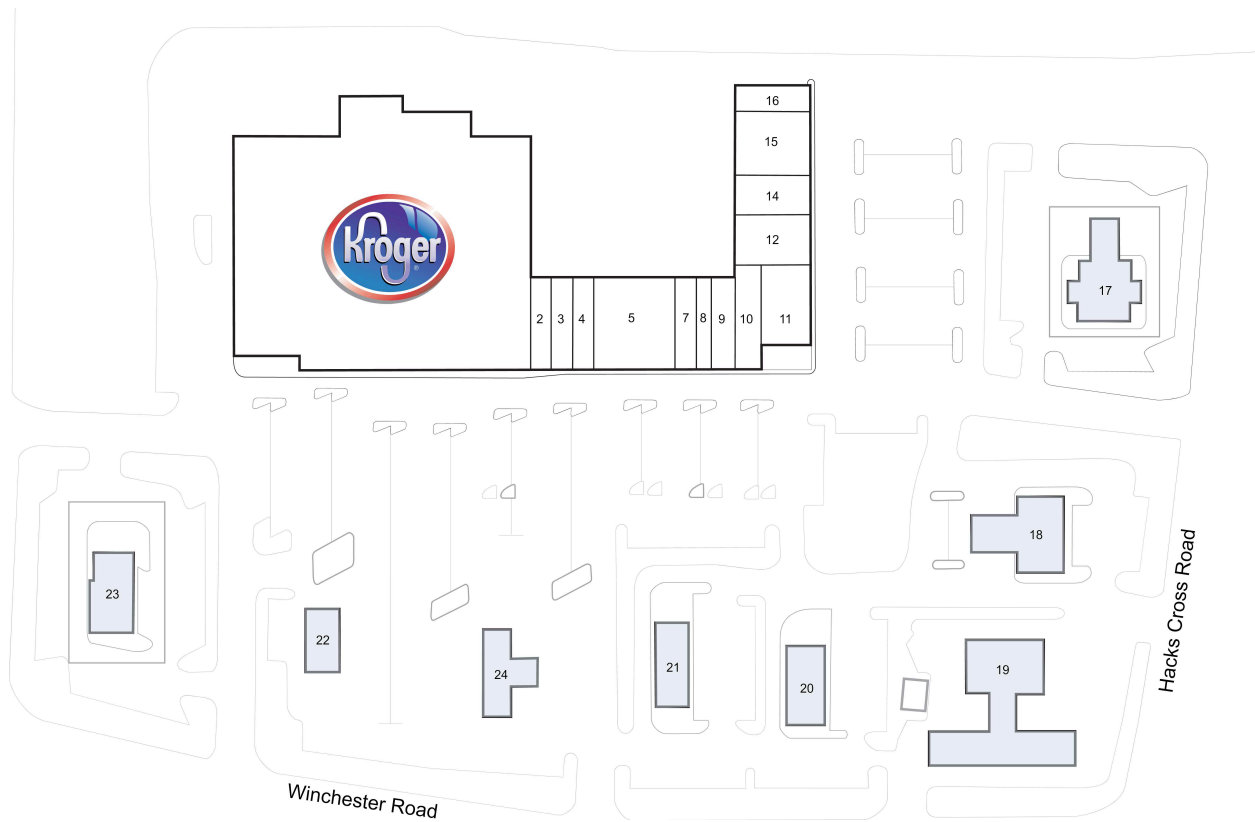

Winchester Commons

1 Kroger	59,670 SF	14 China Dragon Restaurant	2,400 SF
2 Sprint	1,600 SF	15 Wine Cellar	4,000 SF
3 Rose's Nails	1,600 SF	16 Vaporwize	1,600 SF
4 JR's Fish & Chicken	1,600 SF	17 SunTrust Bank	
5 Golden Beauty	6,000 SF	18 Wells Fargo	
7 Sumo Japanese Restaurant	1,600 SF	19 BP	
8 Perfect Eyebrow & Spa	2,000 SF	20 KFC	
9 Frame It Now	2,000 SF	21 Taco Bell	
10 Papa John's Pizza	2,220 SF	22 Checkers	
11 East End Grill	3,600 SF	23 Wendy's	
12 U.S. Postal Service	3,134 SF	24 Kroger Fuel Station	