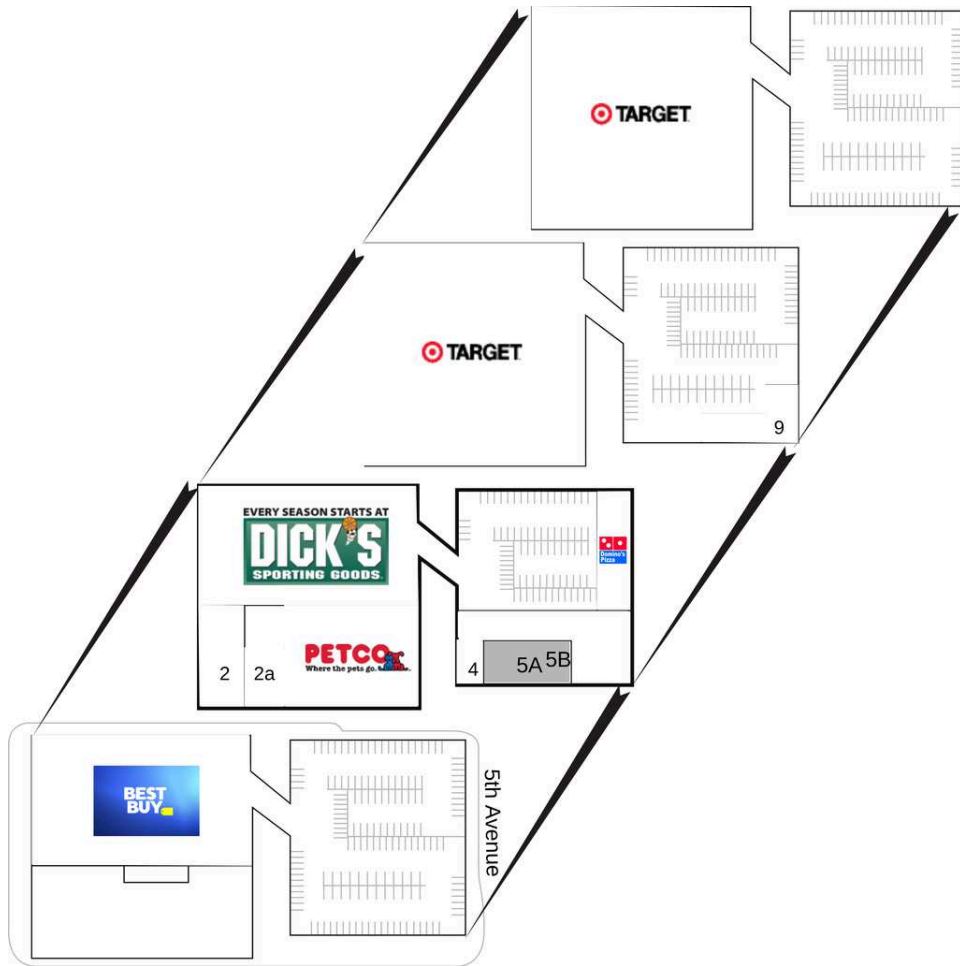

Northgate North

| | | | |
|---------------------|-----------|---------------------------|-----------|
| 1 Best Buy | 51,202 SF | 5B Northwest Eye Surgeons | 22,358 SF |
| 2 NGate Buffet | 5,636 SF | 6 Domino's Pizza | 3,110 SF |
| 2a Jenny Craig | 2,718 SF | 7 Dick's Sporting Goods | 46,338 SF |
| 3 Petco | 15,411 SF | 9 Sola Salon | 5,089 SF |
| 4 Poke Restaurant | 1,315 SF | 10a Target | 73,791 SF |
| 5A AVAILABLE | 4,000 SF | 10b Target | 73,791 SF |