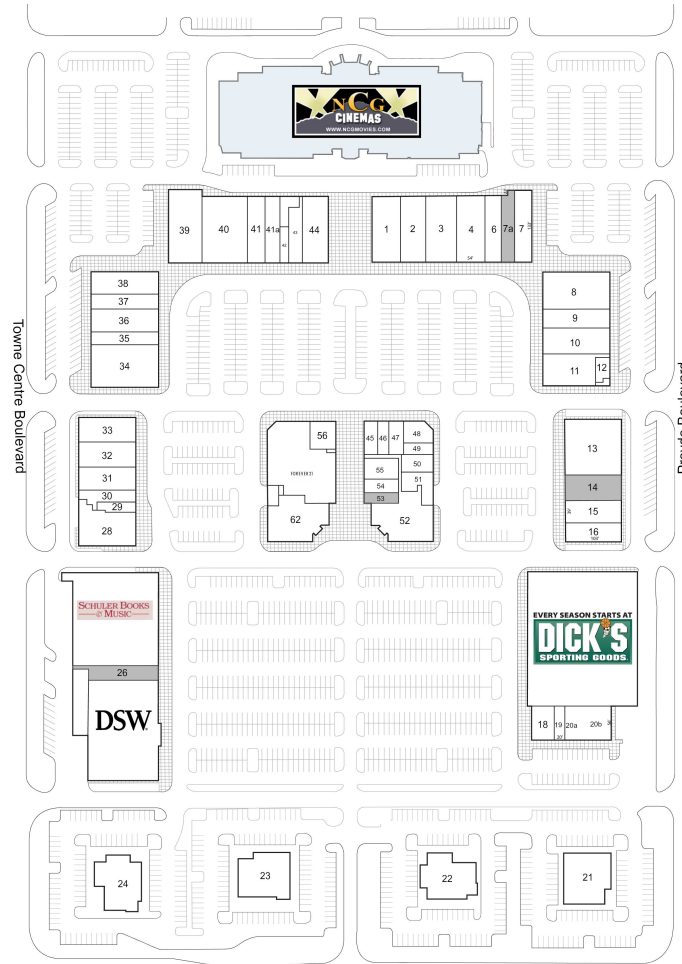

# Eastwood Towne Center

1 J. Crew	6,000 SF	15 Ethan Allen	4,000 SF
2 LOFT	5,280 SF	16 McAllister's Deli	3,311 SF
3 Victoria's Secret	6,500 SF	17 Dick's Sporting Goods	45,000 SF
4 Apple	6,019 SF	18 Panchero's Mexican Grill	2,409 SF
6 Bath & Body Works	3,360 SF	19 Menchie's	1,100 SF
7 Alumni Hall	3,873 SF	20a Panopoulos Salon	1,590 SF
<b>7A AVAILABLE</b>	2,965 SF	20b Verizon Wireless	3,105 SF
8 Express	8,000 SF	21 Comerica Bank	3,310 SF
9 J. Jill	3,600 SF	22 Max & Erma's	7,000 SF
10 American Eagle	5,400 SF	23 P.F. Chang's China Bistro	6,800 SF
11 Lane Bryant	5,390 SF	24 Smokey Bones Bar & Fire Grill	7,000 SF
12 Management Office	1,000 SF	25 DSW Shoe Warehouse	25,000 SF
13 Pier 1 Imports	10,002 SF	<b>26 AVAILABLE</b>	3,396 SF
<b>14 AVAILABLE</b>	4,500 SF	27 Schuler Books & Music	24,418 SF

# Eastwood Towne Center

---

28 Claddagh Irish Pub	5,987 SF	44 Williams-Sonoma	5,500 SF
29 GameStop	1,157 SF	45 Pandora	1,440 SF
30 Gymboree	2,163 SF	46 SEE Optics	1,200 SF
31 Justice	3,980 SF	47 Complete Nutrition	1,500 SF
32 Sephora	4,526 SF	48 White House/Black Market	1,850 SF
33 Jos. A Bank	4,500 SF	49 Sprint	1,089 SF
34 GAP	7,526 SF	50 Subway	1,729 SF
35 Destination Maternity	2,685 SF	51 Motherhood Maternity	1,200 SF
36 Ann Taylor	5,000 SF	52 Mitchell's Fish Market	7,264 SF
37 Christopher & Banks	3,000 SF	<b>53 AVAILABLE</b>	1,105 SF
38 Talbots	4,800 SF	54 Venetian Nail Salon	1,376 SF
39 Banana Republic	7,000 SF	55 Portrait Innovations	2,274 SF
40 Pottery Barn	10,500 SF	56 Kay Jewelers	2,250 SF
41 Evereve	3,091 SF	62 Bravo Cucina Italiana	7,134 SF
41a Lululemon	2,810 SF	66 Forever 21	12,898 SF
42 Francesca's	1,570 SF	68 NCG Cinemas	
43 Yankee Candle	2,500 SF		