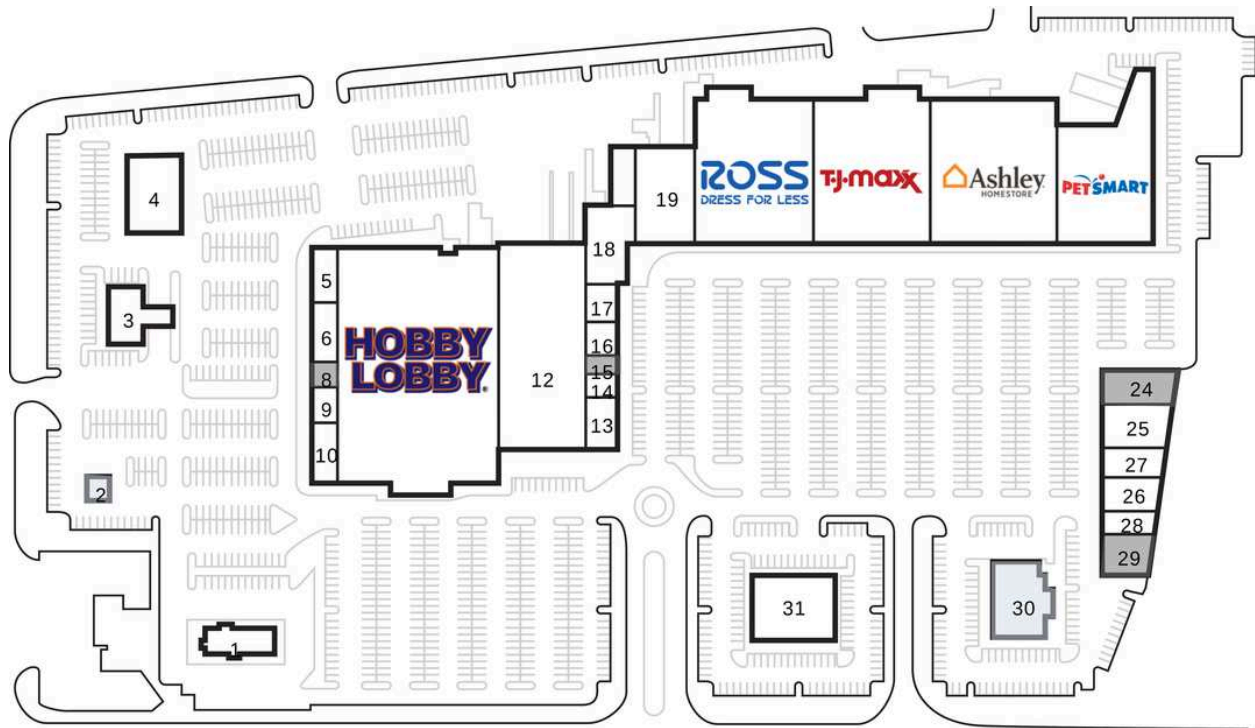

East Stone Commons

1 Fazoli's Restaurant	4,000 SF	16 True Nails	1,836 SF
2 CenturyLink		17 Sally Beauty Supply	1,836 SF
3 Regions Bank	3,789 SF	18 Rack Room Shoes	6,000 SF
4 Buffalo Wild Wings	5,700 SF	19 Five Below	9,500 SF
5 Humana	3,731 SF	20 Ross Dress for Less	30,187 SF
6 Sun Tan City	3,656 SF	21 TJ Maxx	28,000 SF
8 AVAILABLE	1,477 SF	22 Ashley Furniture	30,000 SF
9 Papa John's Pizza	2,072 SF	23 PetSmart	20,087 SF
10 McAlister's Deli	3,821 SF	24 AVAILABLE	3,266 SF
11 Hobby Lobby	57,803 SF	25 America's Best Contacts & Eyeglasses	3,756 SF
12 Office Depot	30,980 SF	26 One Main Financial	2,419 SF
13 Batteries Plus	2,400 SF	27 Coming Soon - Cosmo Prof	3,029 SF
14 Smart Cuts	1,200 SF	28 Marble Slab Creamery	1,500 SF
15 AVAILABLE	993 SF	29 AVAILABLE	2,500 SF

East Stone Commons

30 Olive Garden

31 Chili's

5,691 SF