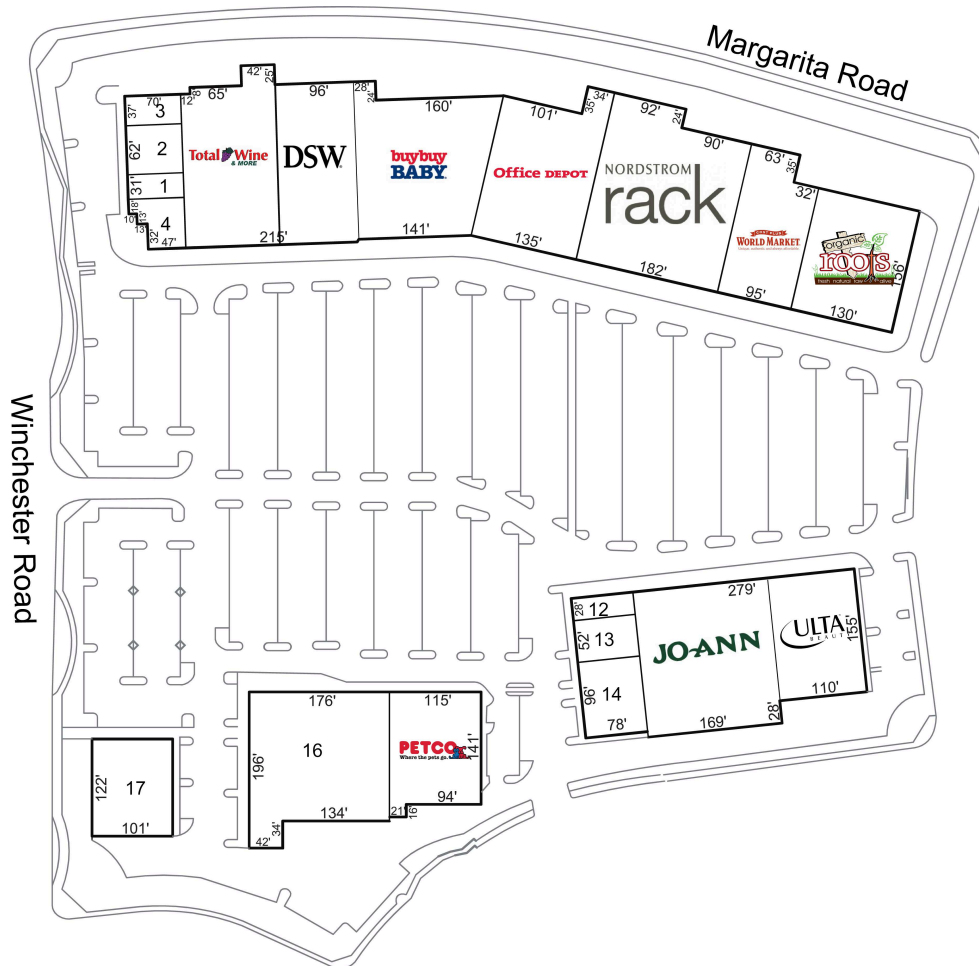

Commons at Temecula

1 Rock N' Jenny's	2,033 SF	10 Organic Roots	18,537 SF
2 Leslie's Swimming Pool Supplies	3,505 SF	11 JoAnn Fabric & Crafts	35,106 SF
3 Curry Leaf	2,575 SF	11a Ulta	11,446 SF
4 Five Guys Burgers & Fries	3,335 SF	12 GameStop	1,585 SF
5 Total Wine & More	22,308 SF	13 SoCal Games and Comics	3,224 SF
5a DSW Shoe Warehouse	18,982 SF	14 Banner Mattress	5,660 SF
6 buybuy Baby	28,897 SF	15 Petco	15,961 SF
7 Office Depot	25,127 SF	16 Pacific Sales	28,445 SF
8 Nordstrom Rack	35,700 SF	17 Party City	12,000 SF
9 World Market	18,000 SF		