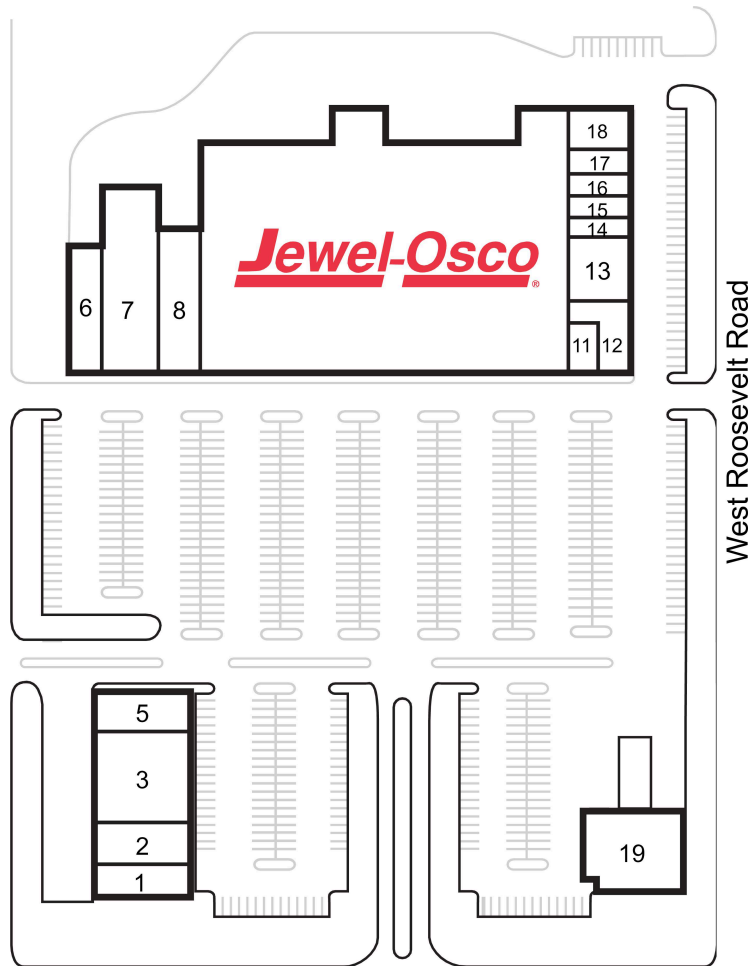

# Ashland & Roosevelt

1 SAH Physical Therapy	2,500 SF	12 Dunkin Donuts / Baskin Robbins	2,214 SF
2 Captain Hook's Fish & Chicken	2,700 SF	13 BW Nails	3,000 SF
3 DaVita HealthCare Partners	6,700 SF	14 Threading Zone	774 SF
5 T-Mobile	2,500 SF	15 Supercuts	1,100 SF
6 Ashley Stewart	3,100 SF	16 See Thru Chinese Kitchen	1,045 SF
7 Villa Join the Movement	7,000 SF	17 Subway	1,210 SF
8 Rainbow	4,000 SF	18 U & I Cleaners & Tailors	1,850 SF
10 Jewel-Osco	63,407 SF	19 Bank of America	5,820 SF
11 GNC	1,038 SF		