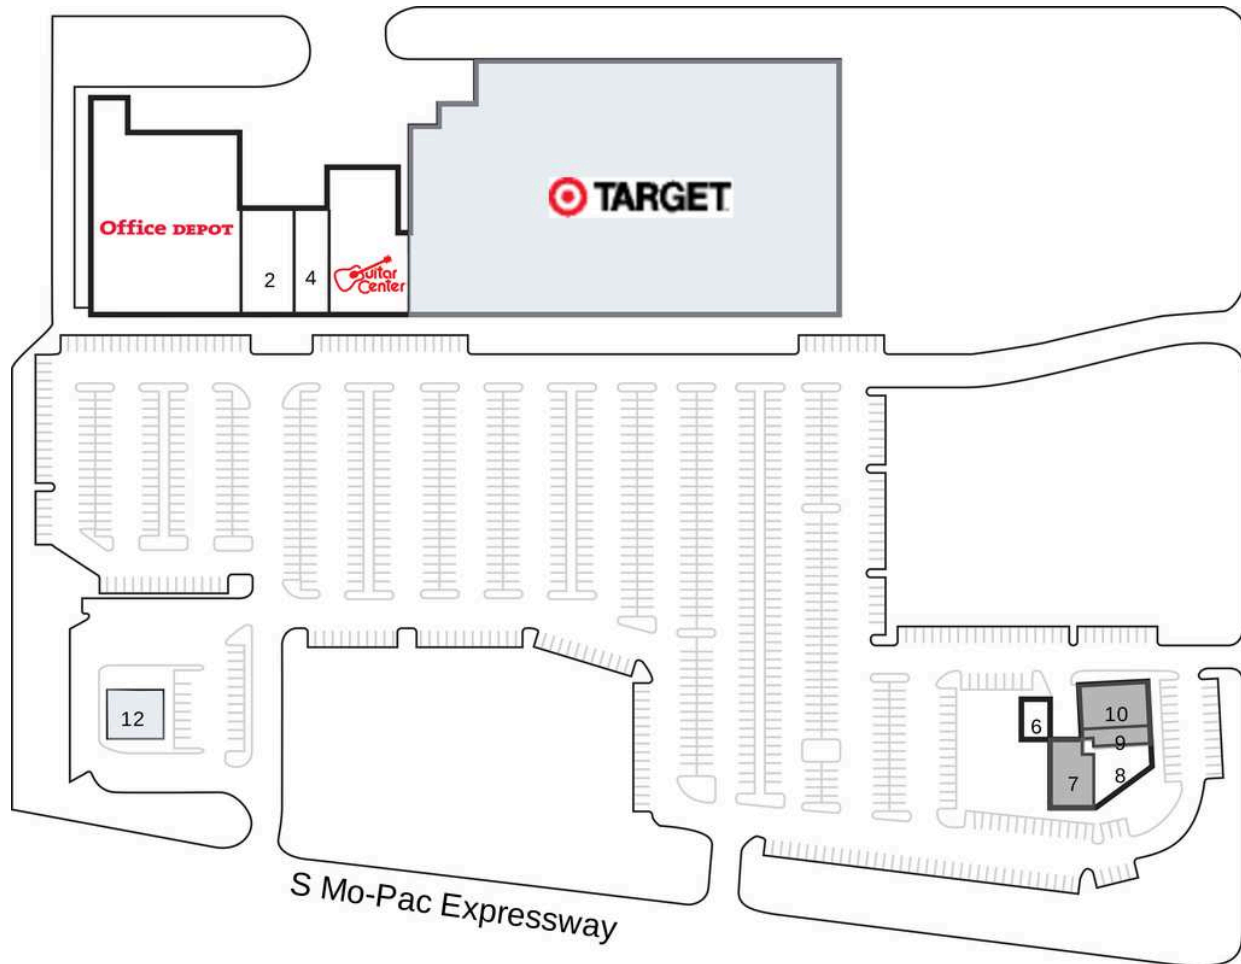

Target South Center

1 Office Depot	30,000 SF	8 Potbelly Sandwich Shop	3,079 SF
2 America's Best Contacts & Eyeglasses	3,097 SF	9 AVAILABLE	2,100 SF
4 Kid to Kid	3,225 SF	10 AVAILABLE	2,688 SF
5 Guitar Center	13,448 SF	11 Target	
6 Honey Baked Ham	1,200 SF	12 Randolph Brooks Federal Credit Union	
7 AVAILABLE	3,000 SF		