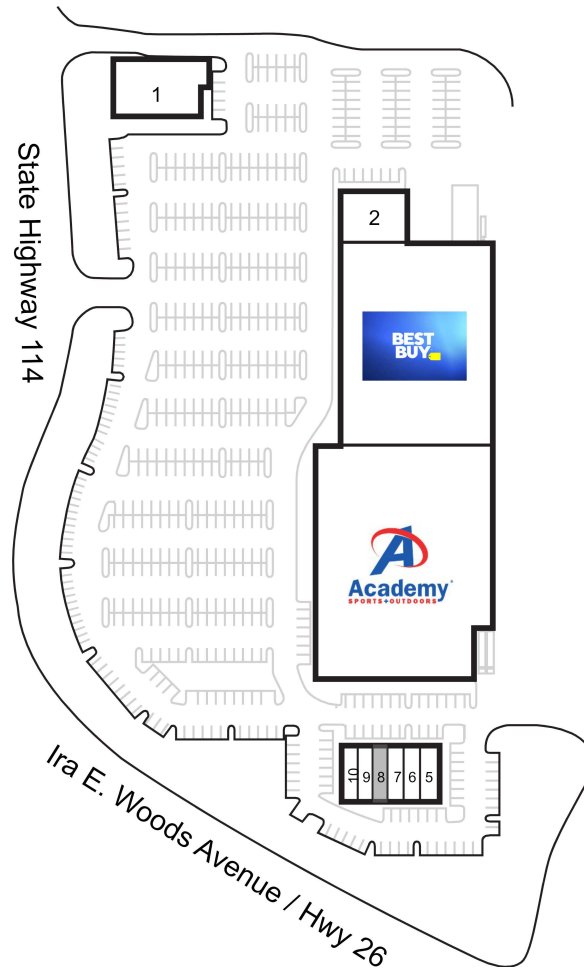

# Grapevine Crossing

1 Toyo Sushi Bar & Grill	7,500 SF	6 The UPS Store	1,050 SF
2 Mattress Firm	5,200 SF	7 Elite Nails	1,200 SF
3 Best Buy	45,000 SF	<b>8 AVAILABLE</b>	1,471 SF
4 Academy Sports	60,250 SF	9 Sport Clips	1,260 SF
5 The Cash Store	1,050 SF	10 Metro PCS	1,400 SF