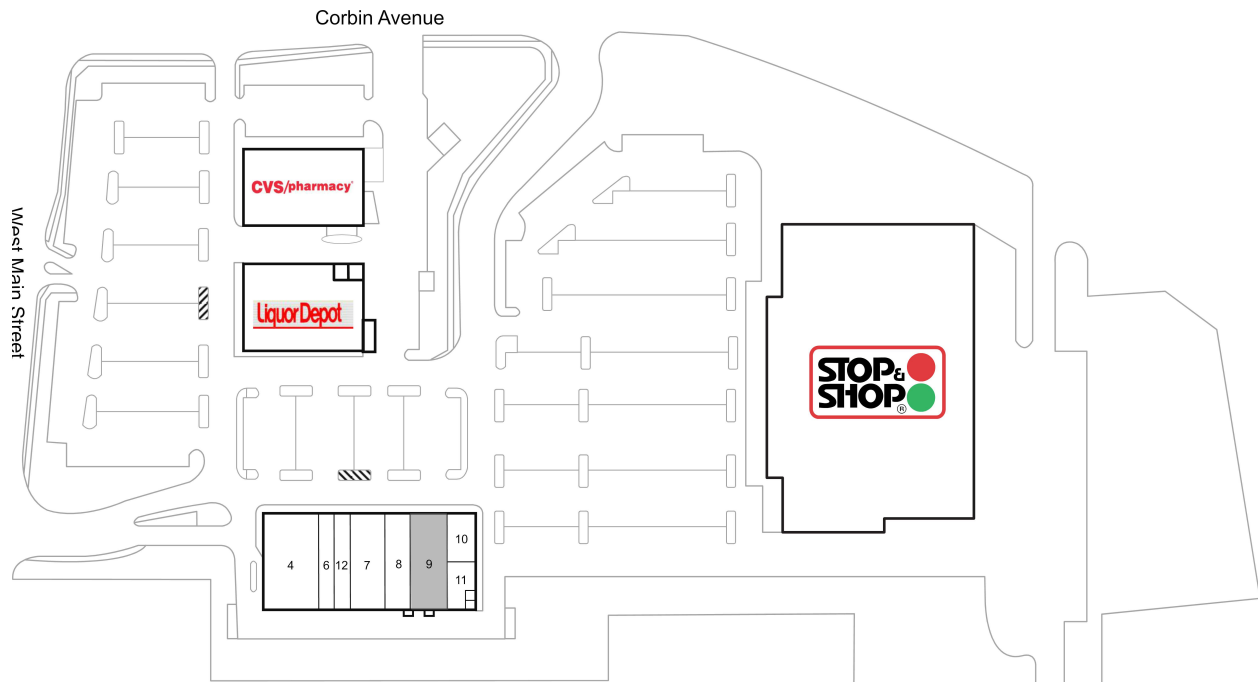

Corwest Plaza

1 Super Stop & Shop	68,073 SF	8 Frazier's Laundromat	2,100 SF
2 CVS Pharmacy	12,150 SF	9 AVAILABLE	6,000 SF
3 Liquor Depot	14,000 SF	10 Subway	1,500 SF
4 Webster Bank	3,700 SF	11 Hunan Wok	1,084 SF
6 H&R Block	1,553 SF	12 Little Caesars Pizza	1,900 SF
7 Dollar Forever	3,000 SF		