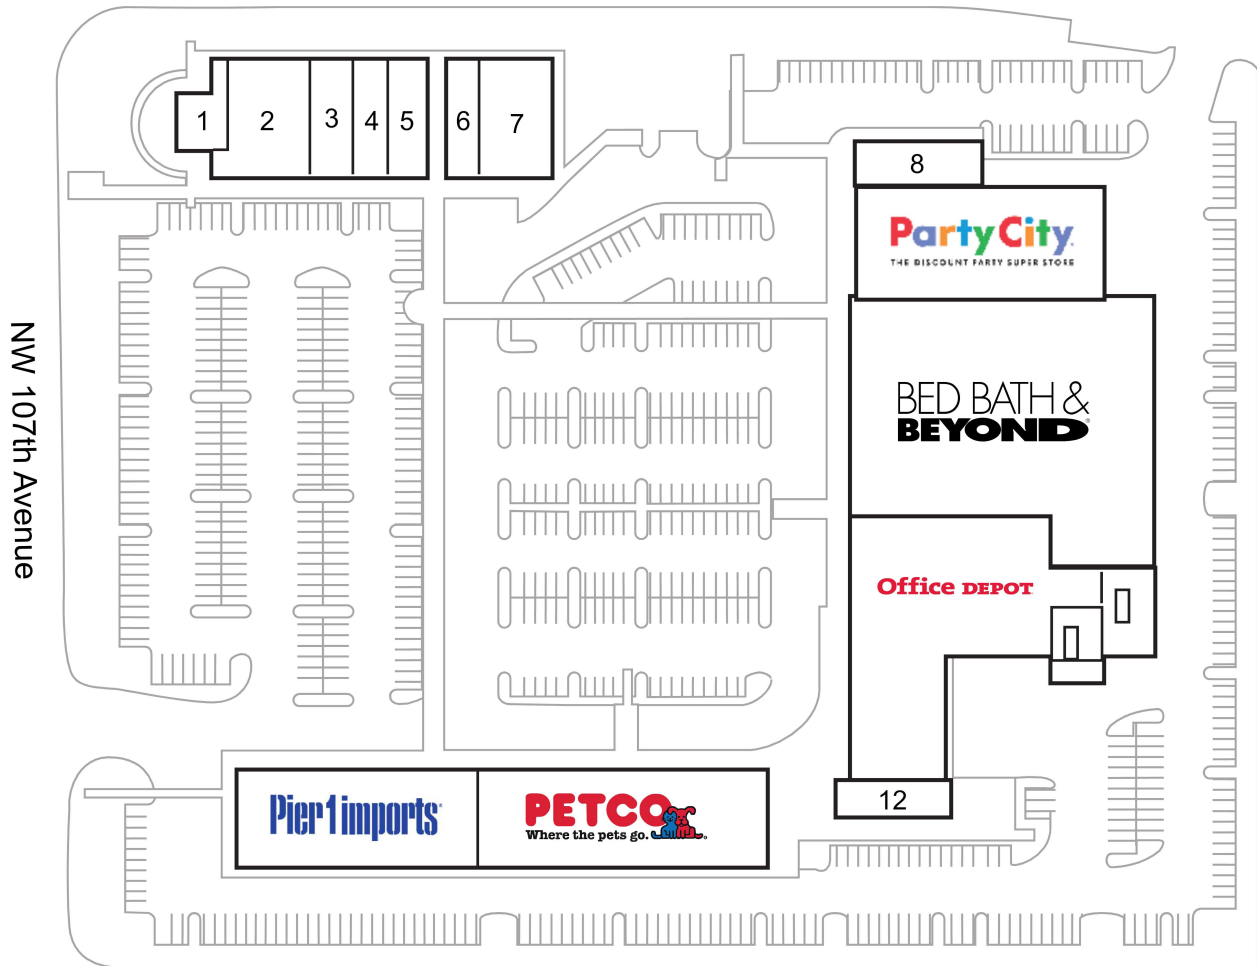

Bed Bath & Beyond Plaza

1 Starbucks Coffee	1,402 SF	8 Moe's Southwest Grill	2,400 SF
2 Fuddruckers	6,000 SF	9 Party City	10,930 SF
3 Jimmy John's	1,360 SF	10 Bed Bath & Beyond	28,053 SF
4 Young Eye Associates	1,299 SF	11 Office Depot	16,175 SF
5 Icon Nail Spa	1,301 SF	12 Doral Dental Partners	1,707 SF
6 Sally Beauty Supply	1,592 SF	13 Petco	11,033 SF
7 Sprint	3,622 SF	16 Pier 1 Imports	10,582 SF