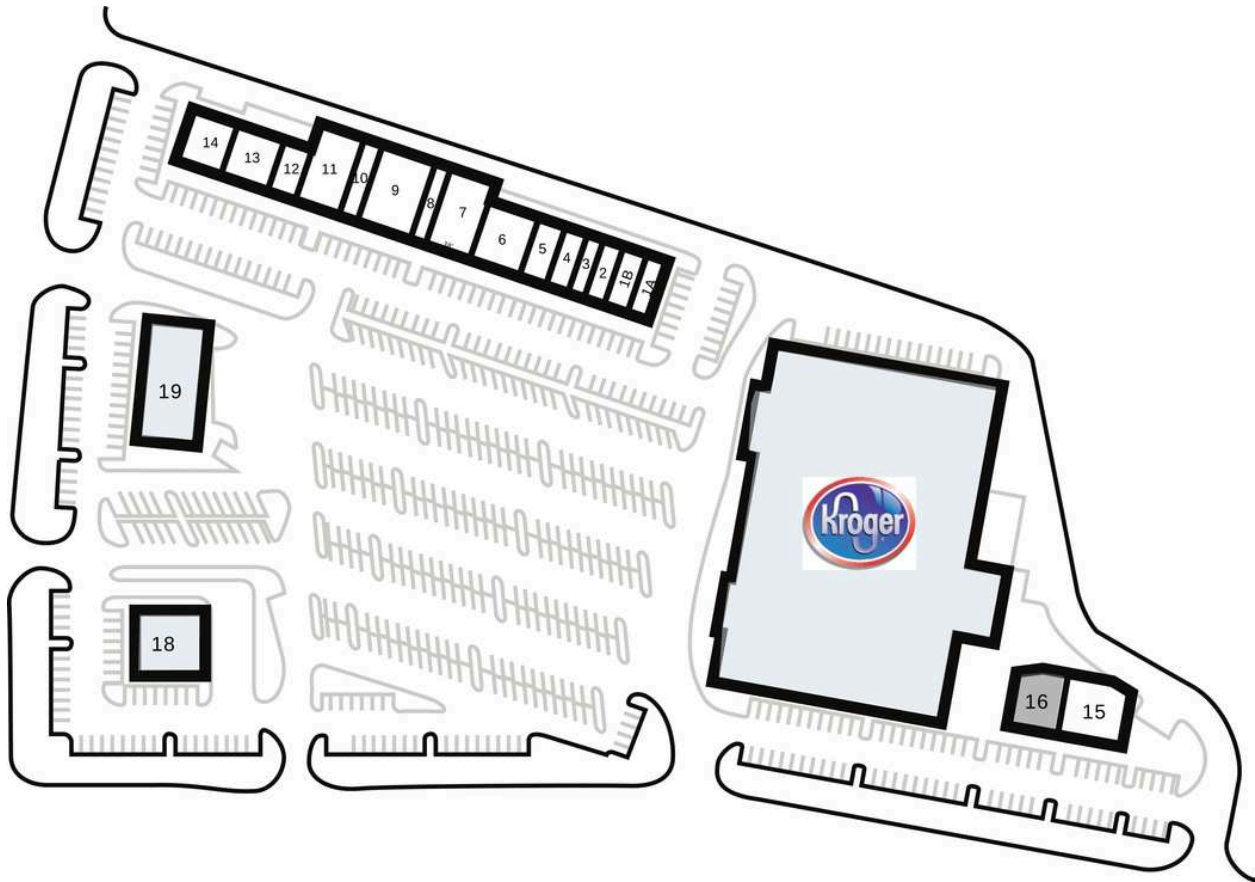

# Stonebridge Plaza

1A H&R Block	1,740 SF	10 Star Nails	1,500 SF
1B Nationwide Insurance	1,200 SF	11 Swim Clear Pool Service	2,800 SF
2 Elegant Floors	1,500 SF	12 Weight Watchers	1,940 SF
3 Subway	1,800 SF	13 Crossfit SBR	2,750 SF
4 Eye Level Learning Center	1,050 SF	14 The Mancave Mens Grooming	2,750 SF
5 Great Clips	1,050 SF	15 Nelson & Associates Family Dentistry	3,500 SF
6 Sole Leap Footcare	1,500 SF	<b>16 AVAILABLE</b>	2,200 SF
7 Replay Sports	2,520 SF	17 Kroger	
8 Driving School	1,400 SF	18 Chase Bank	
9 New York Pizza and Pints	2,500 SF	19 Palm Beach Tan	