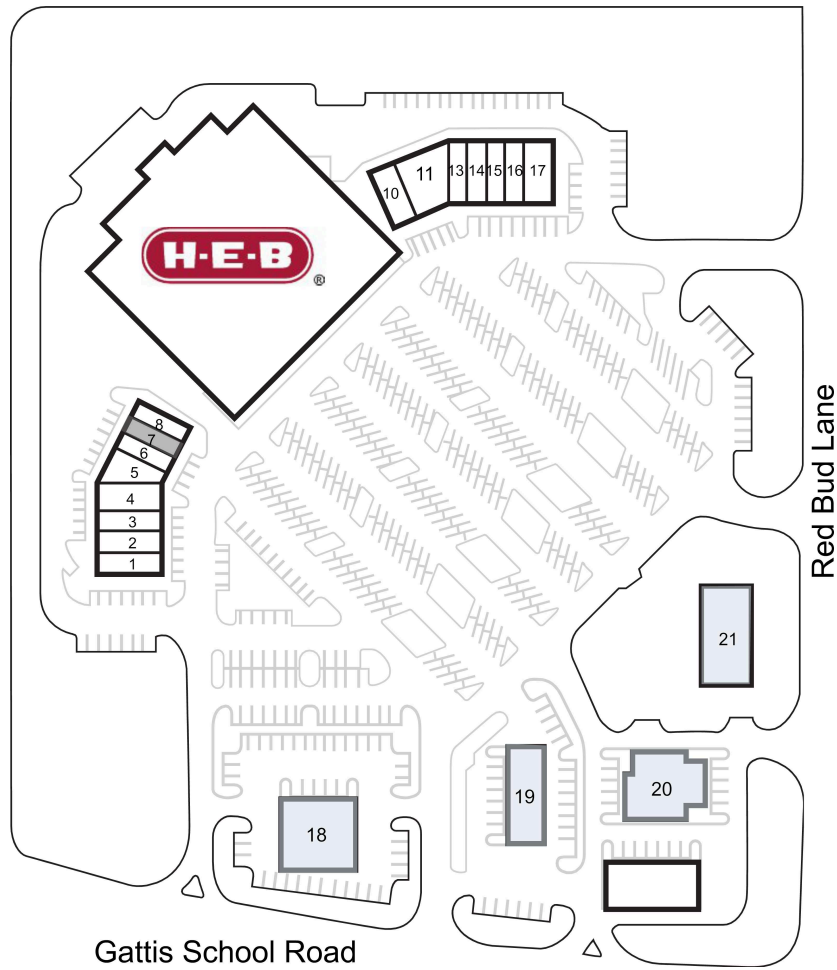

# Shops At Forest Commons

1 Pro Nails and Spa	2,645 SF	11 Petco	5,085 SF
2 Cost Cutters	1,522 SF	13 Fleet Feet Sports	2,226 SF
3 Thai Spoon	2,721 SF	14 Austin's Pizza	1,442 SF
4 Refresh Dental	2,228 SF	15 Reid's Cleaners	1,242 SF
5 Nail and Skin	1,362 SF	16 Subway	1,602 SF
6 H&R Block	1,282 SF	17 Urgent Care For Kids	4,000 SF
<b>7 AVAILABLE</b>	1,522 SF	18 BBVA Compass Bank	
8 Moon Dance Wine & Spirits	3,162 SF	19 Jack in the Box	
9 HEB		20 HEB Gas Station	
10 HEB Curbside	2,684 SF	21 Zaxby's	