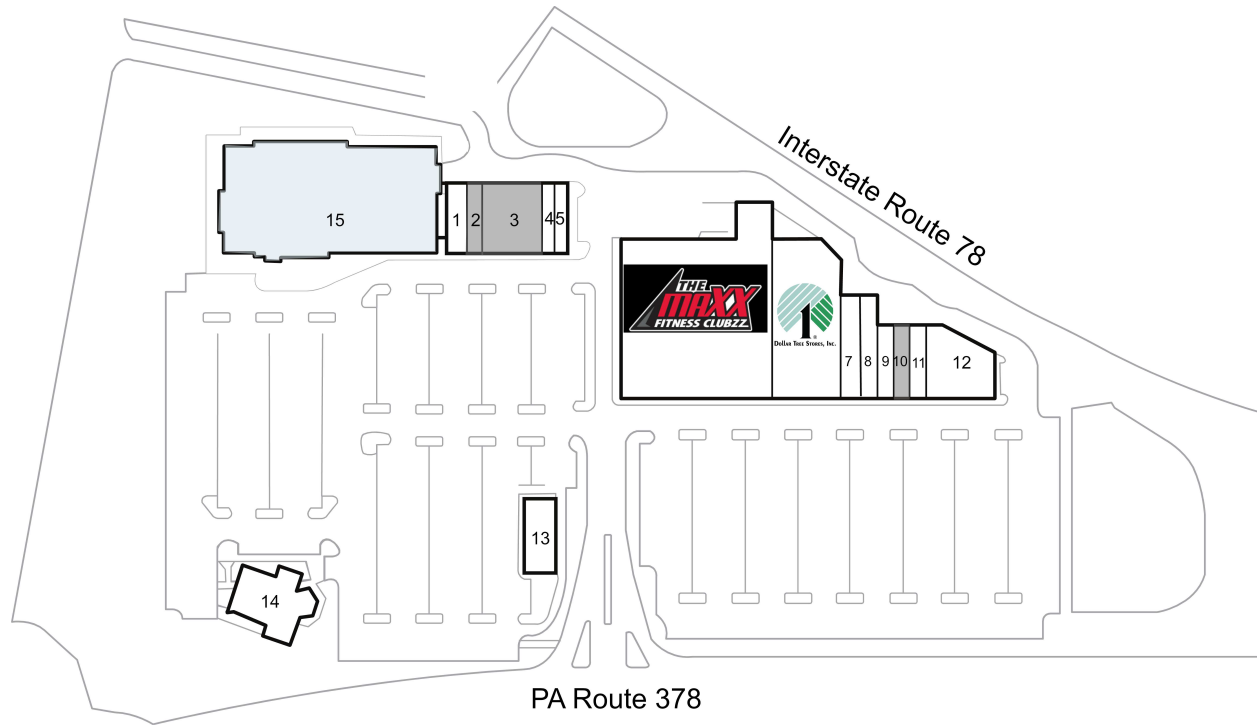

Saucon Valley Square

1 Casa Mia Pizzeria	2,000 SF	8 Saucon Square Cleaners	1,600 SF
2 AVAILABLE	1,600 SF	9 Werkheiser Jewelers	1,200 SF
3 AVAILABLE	5,200 SF	10 AVAILABLE	2,300 SF
4 #1 Chinese Restaurant	1,200 SF	11 Subway	1,200 SF
5 Crystal Nail Salon	1,200 SF	12 Char Pet	5,140 SF
6a The Maxx Fitness Clubzz	31,165 SF	13 Lafayette Ambassador Bank	2,800 SF
6b Dollar Tree	16,662 SF	14 Taps Tavern	6,208 SF
7 Holiday Hair	1,200 SF	15 Revolutions Entertainment	