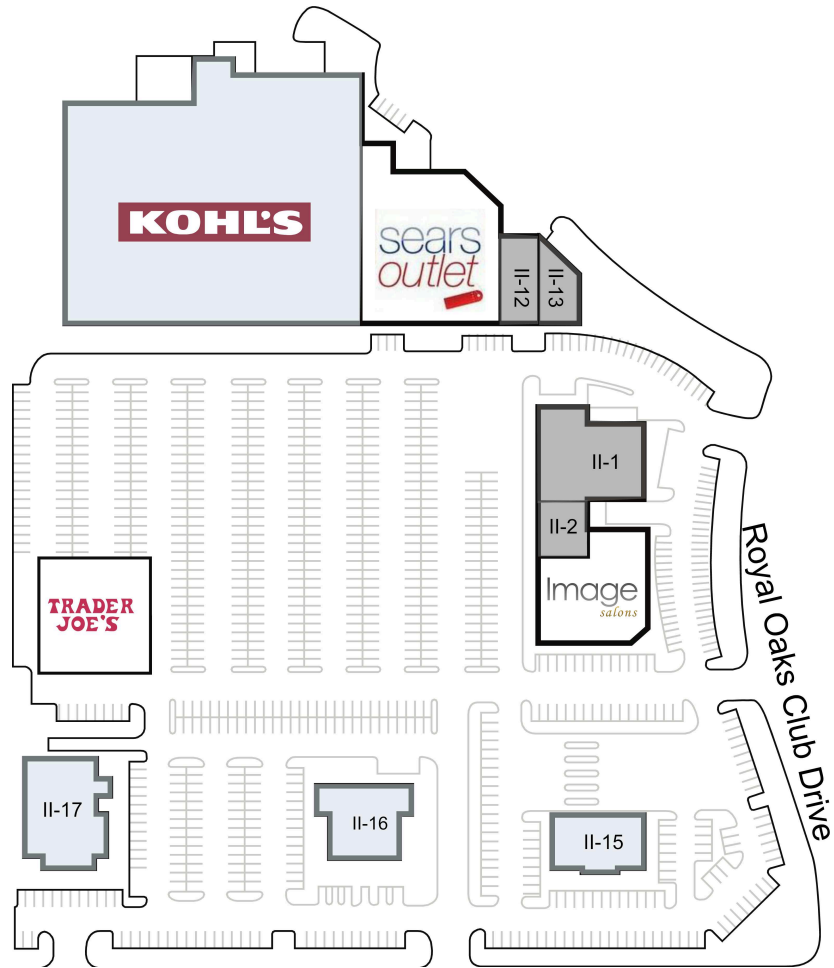

Royal Oaks Village II

II-1 AVAILABLE	10,847 SF	II-16 PF Chang's	
II-11 Sears Outlet Stores	26,024 SF	II-17 Beer Nation	
II-12 AVAILABLE	4,194 SF	II-2 AVAILABLE	3,713 SF
II-13 AVAILABLE	3,250 SF	II-5 Image Salons	11,783 SF
II-14 Kohl's		III-1 Trader Joe's	
II-15 Capital One			