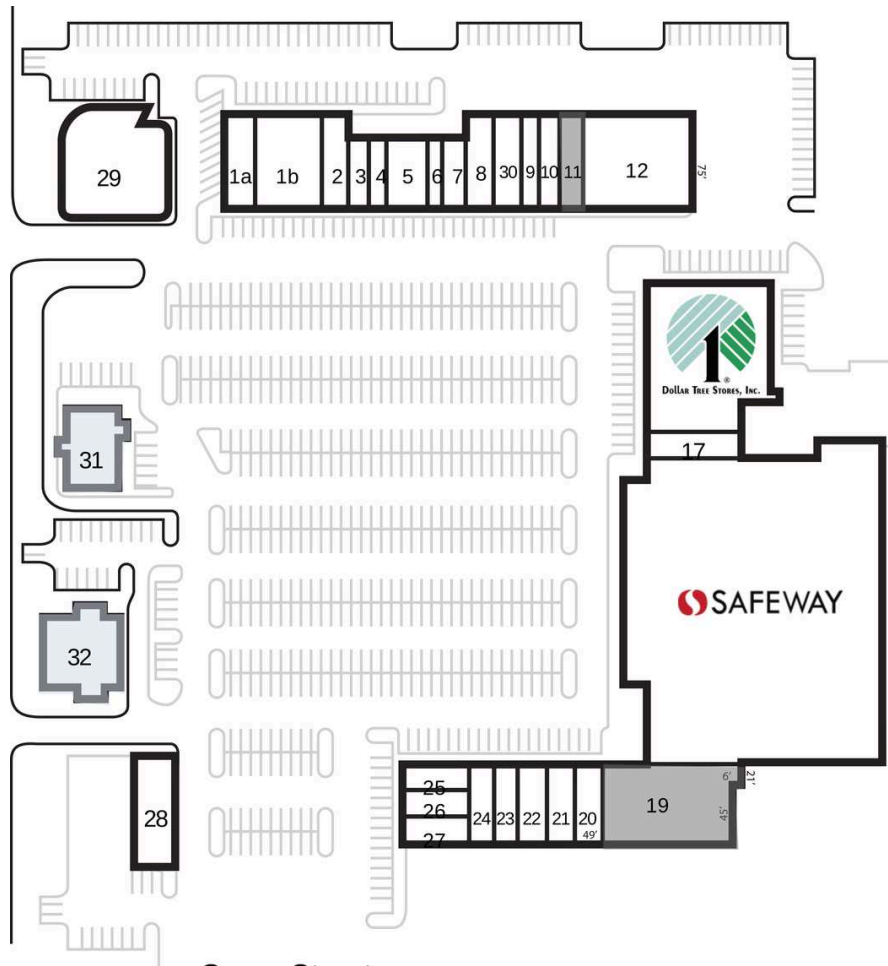

Plaza At Marysville

1a ATI Physical Therapy	2,724 SF	17 GNC	1,422 SF
1b Rent-A-Center	4,002 SF	18 Safeway	53,850 SF
2 Lendmark Financial Services	1,611 SF	19 AVAILABLE	7,345 SF
3 Defensive Driving School	901 SF	20 Boeing Employee Credit Union (BECU)	1,300 SF
4 The Smile Store	904 SF	21 Metro PCS	1,300 SF
5 The Sun Factory	1,803 SF	22 Great Clips	1,300 SF
6 Mailbox Junction	904 SF	23 Papa Murphy's Pizza	1,300 SF
7 Biofuel	863 SF	24 Sally Beauty Supply	1,300 SF
8 Alderwood Auto Glass	1,500 SF	25 Cigar Land	1,050 SF
9 Cascade Kids Dentist	1,500 SF	26 Cricket Wireless	1,200 SF
10 Edward Jones	1,500 SF	27 Boost Mobile	1,000 SF
11 AVAILABLE	1,500 SF	28 Safeway Fuel Station	300 SF
12 DaVita HealthCare Partners	6,375 SF	29 Homestreet Bank	4,000 SF
15 Dollar Tree	11,953 SF	30 Hi-Tek Nails	1,500 SF

Plaza At Marysville

31 KFC

32 Wells Fargo