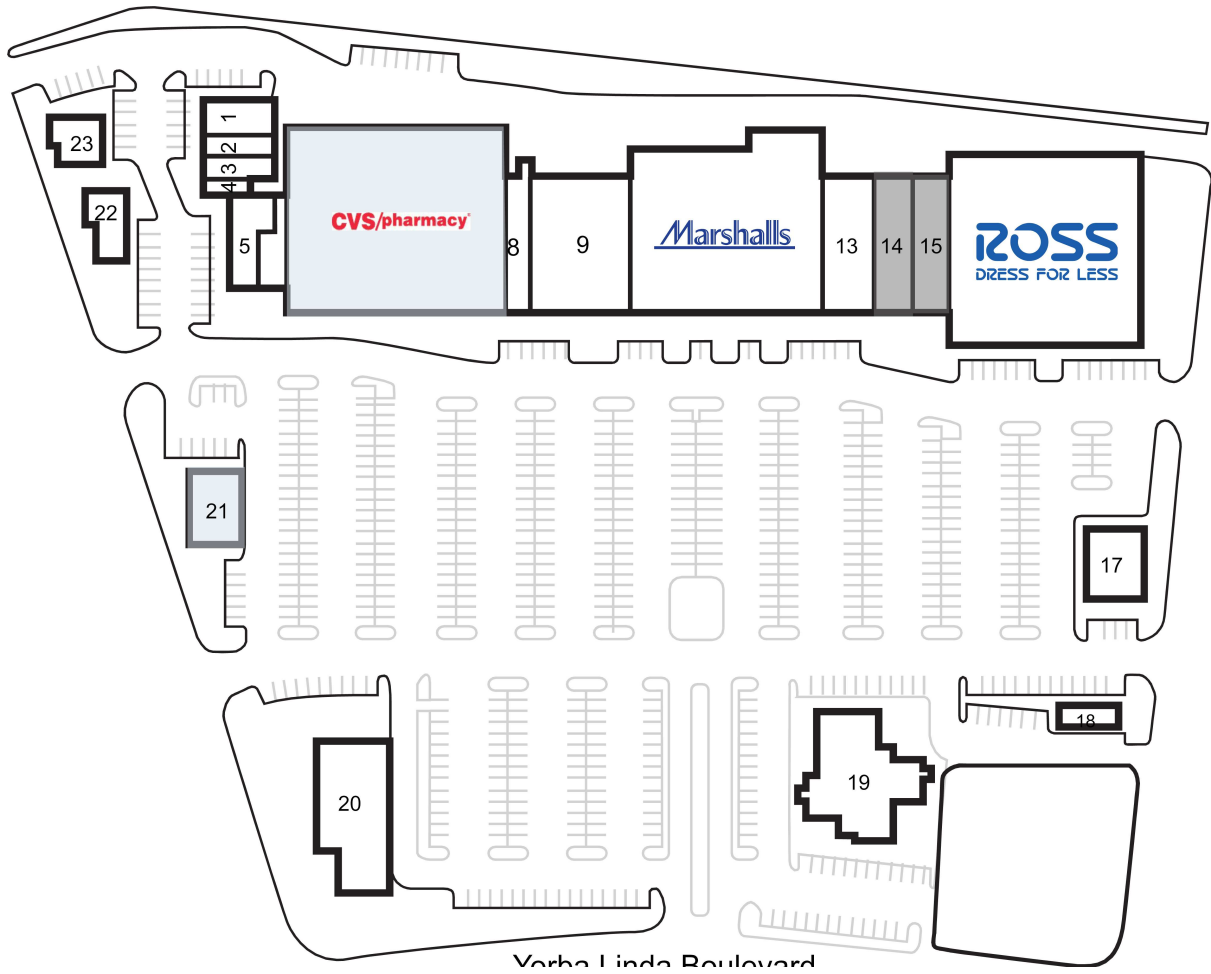

# Placentia Town Center

1 Scholar Athlete Martial Arts	1,800 SF	<b>14 AVAILABLE</b>	2,950 SF
2 KC Nails	1,080 SF	<b>15 AVAILABLE</b>	4,130 SF
3 Courtesy Cleaners	1,200 SF	16 Ross Dress for Less	26,400 SF
4 Shoe Repair	480 SF	17 Whole Enchilada	2,580 SF
5 Bagel Me	2,460 SF	18 Baskin Robbins	1,117 SF
6 Postal Annex	1,540 SF	19 Marie Callender's	8,935 SF
7 CVS Pharmacy		20 Bank of America	11,162 SF
8 Craftsman Wood Fired Pizza	3,940 SF	21 McDonald's	
9 G Stage	8,260 SF	22 The Wok Experience	1,915 SF
12 Marshalls	24,768 SF	23 Philly's Best	1,525 SF
13 Beauty Avenue	4,720 SF		