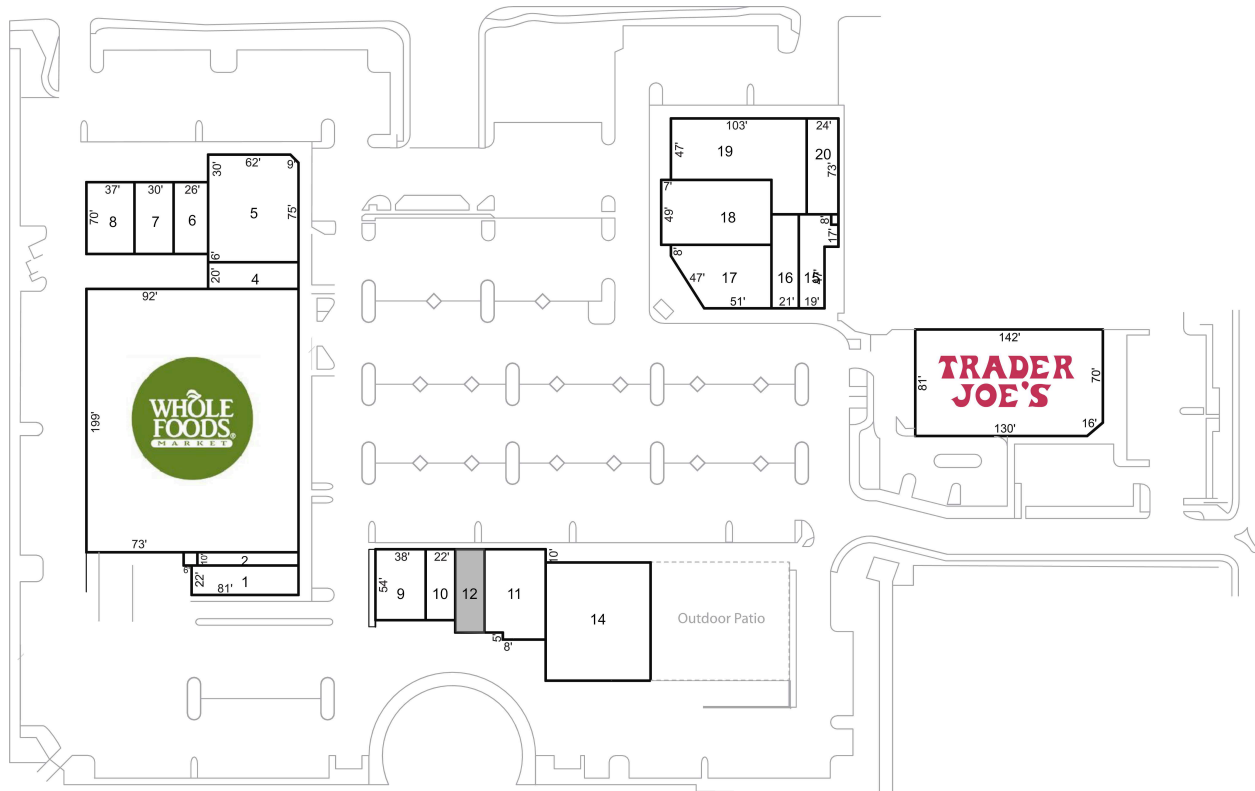

Paradise Valley Marketplace

1 Select Dry Cleaning	2,505 SF	11 Choice Pet Market	3,131 SF
2 Ship-Rite	1,340 SF	12 AVAILABLE	999 SF
3 Whole Foods Market	32,000 SF	14 OHSO Tap & Take	6,955 SF
4 Amazing Lash Studio	1,990 SF	15 Ashley's Nails & Spa	1,591 SF
5 Verizon Wireless	5,510 SF	16 Primp and Blow Dry Bar	1,400 SF
6 Iron Chef Sushi	1,820 SF	17 CorePower Yoga	3,452 SF
7 Nick's Restaurant	2,100 SF	18 Ambassador Cigars	4,114 SF
8 Orangetheory Fitness	2,544 SF	19 Men's Wearhouse	5,176 SF
9 Opus Bank	2,047 SF	20 Lease Pending	1,587 SF
10 1st Class Foot Spa	1,015 SF	21 Trader Joe's	10,908 SF