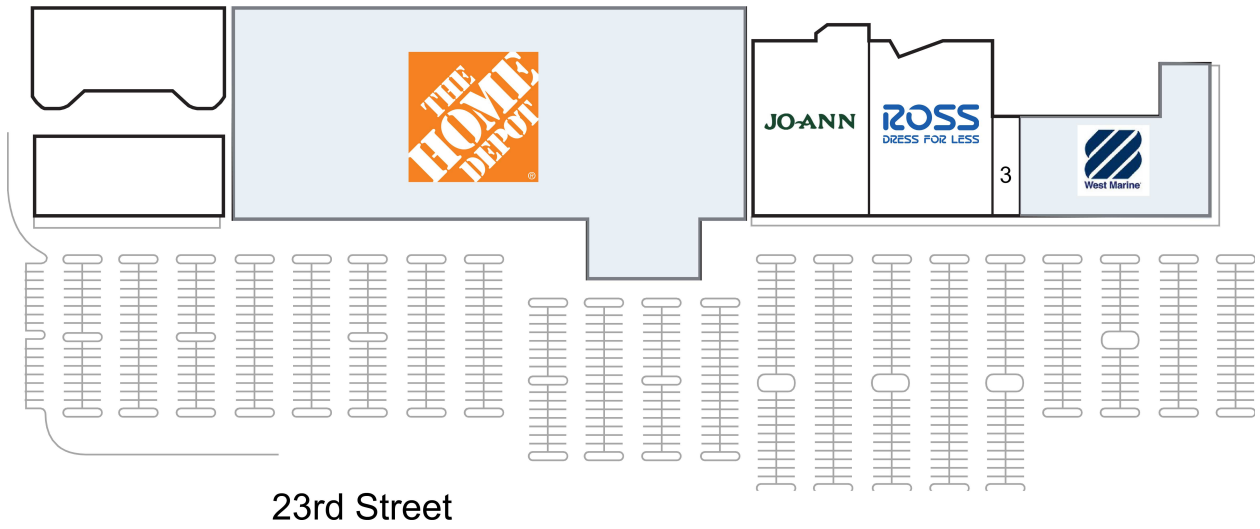

# 23rd Street Plaza

1 JoAnn Fabric & Crafts	20,579 SF	4 West Marine
2 Ross Dress for Less	30,122 SF	5 Home Depot
3 Pure Barber Shop	2,675 SF	